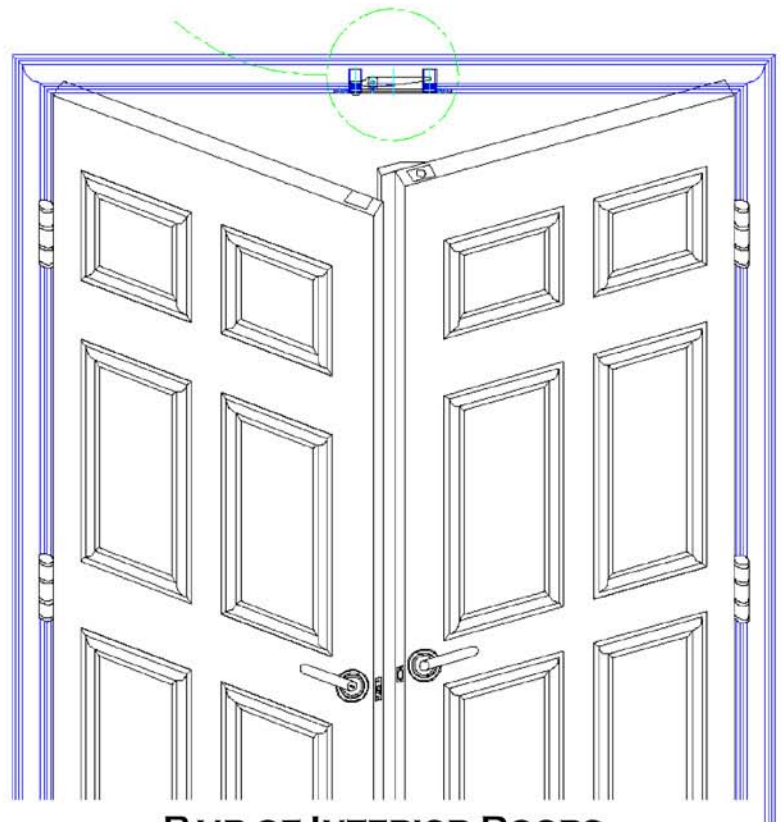

AUTOMATIC TRANSOM BOLT

PAIR OF INTERIOR DOORS

OPERATION:

- CLOSE INACTIVE DOOR
- CLOSE ACTIVE DOOR
- LOCK WITH CONVENTIONAL LOCK

CONVENIENCE:

- AUTOMATIC FLUSH PULL
- EASE OF INSTALLATION
- EASE OF OPERATION
- EASILY ADJUSTABLE FOR VARIOUS TOP JAMB CLEARANCES