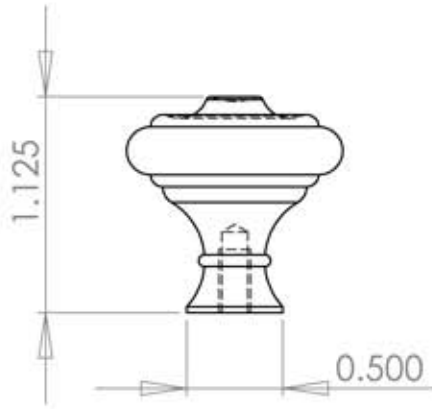

WINTERTHUR

COLLECTION

Ø 0.136 ▽ 0.420
8-32 UNC ▽ 0.330

127 Green Bay Road | Wilmette, Illinois 60091 | 866-864-6396 | fax 847-251-0281

an Al Bar Wilmette Company