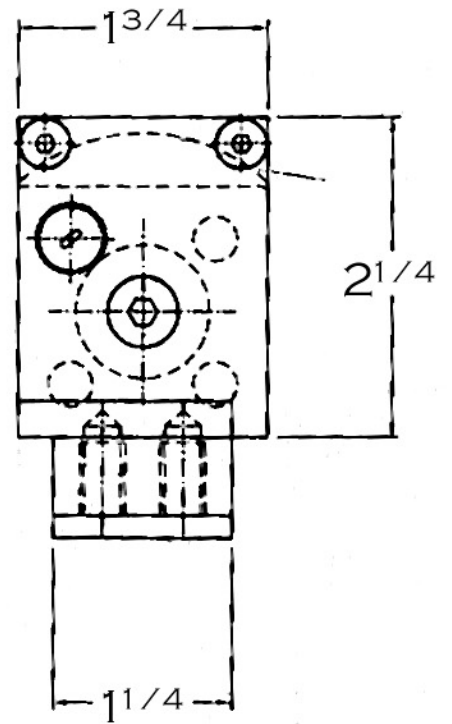

CUSTOM HARMON HINGES

Contact Gregory E. Bettenhausen • geb@albarwilmette.com • www.wilmettehardware.com
127 Green Bay Road • Wilmette Illinois 60091 • Toll Free 866.864.6396 Fax 847.251.0281

• an Al Bar Wilmette Company •