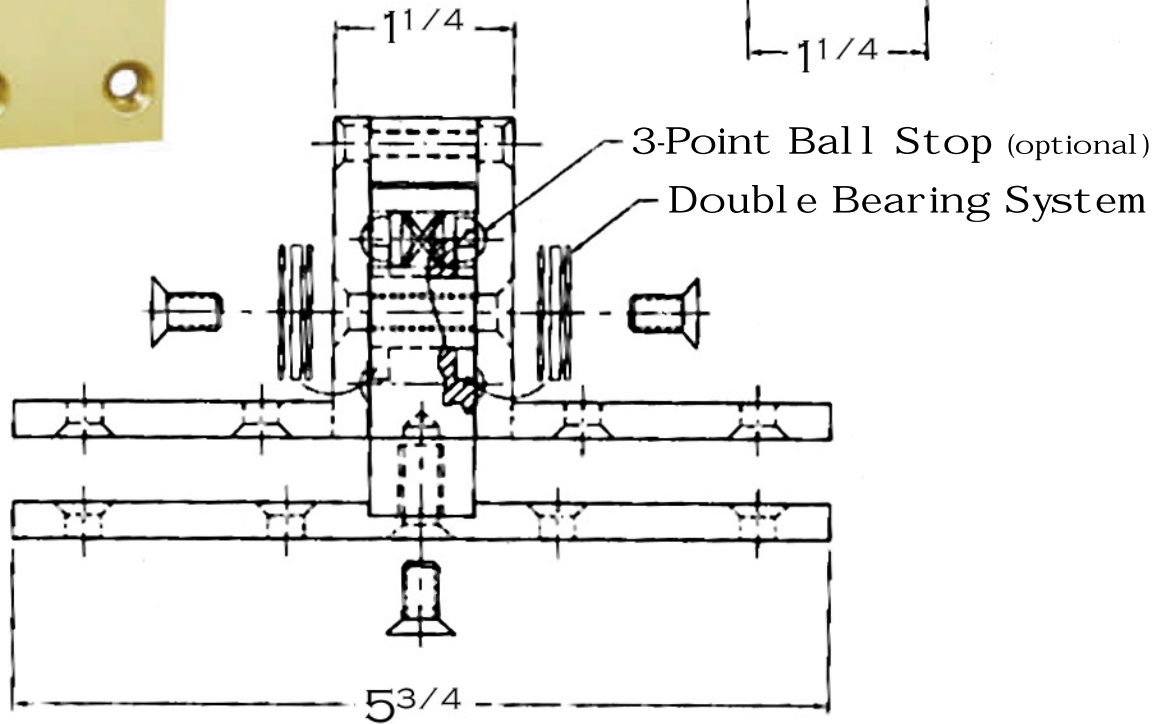

CUSTOM HARMON HINGES

Contact Gregory E. Bettenhausen • geb@albarwilmette.com • www.wilmettehardware.com
127 Green Bay Road • Wilmette Illinois 60091 • Toll Free 866.864.6396 Fax 847.251.0281

• an Al Bar Wilmette Company •