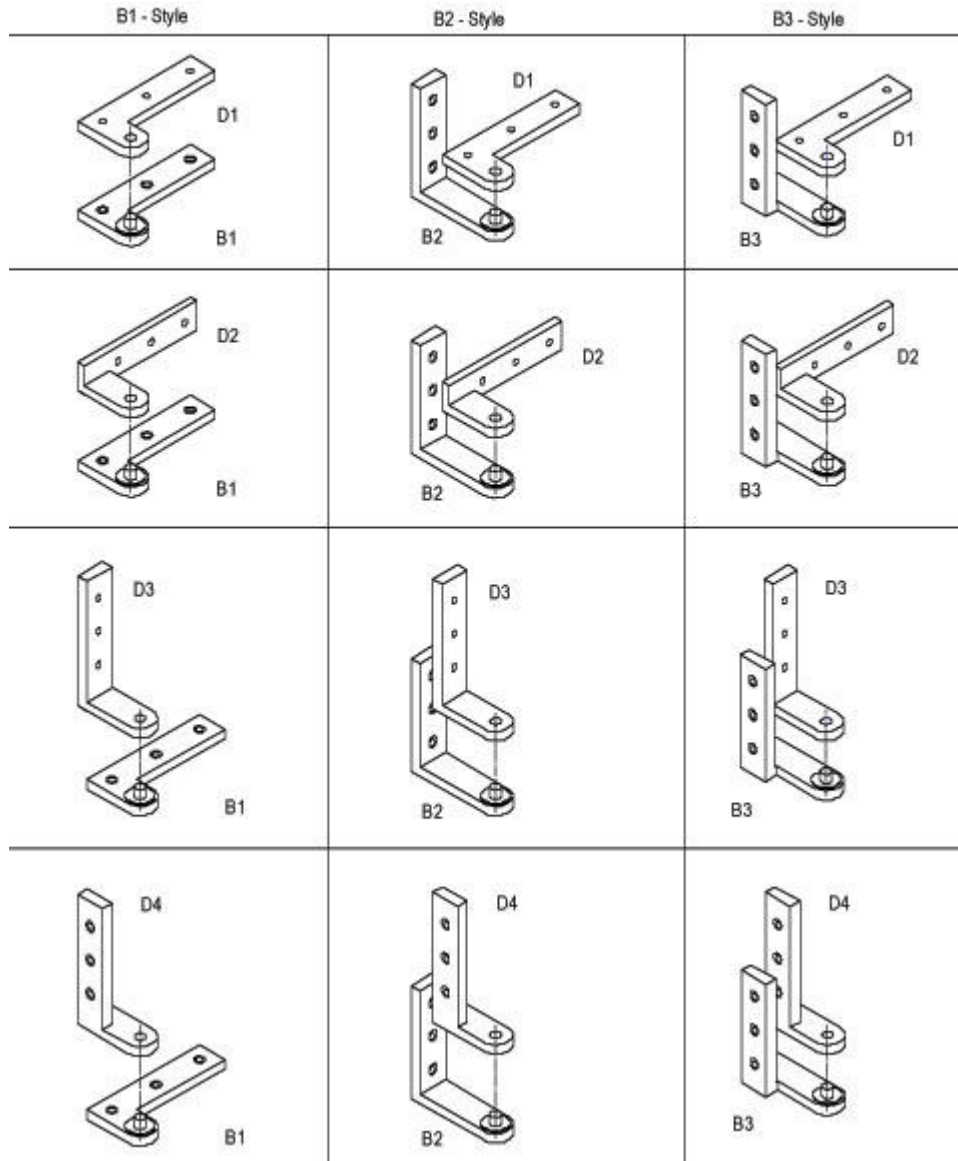

TYPICAL INSTALLATION

Bottom Jamb / Bottom Of Door

Contact Gregory E. Bettenhausen • geb@albarwilmette.com • www.wilmettehardware.com
127 Green Bay Road • Wilmette Illinois 60091 • Toll Free 866.864.6396 Fax 847.251.0281
• an Al Bar Wilmette Company •