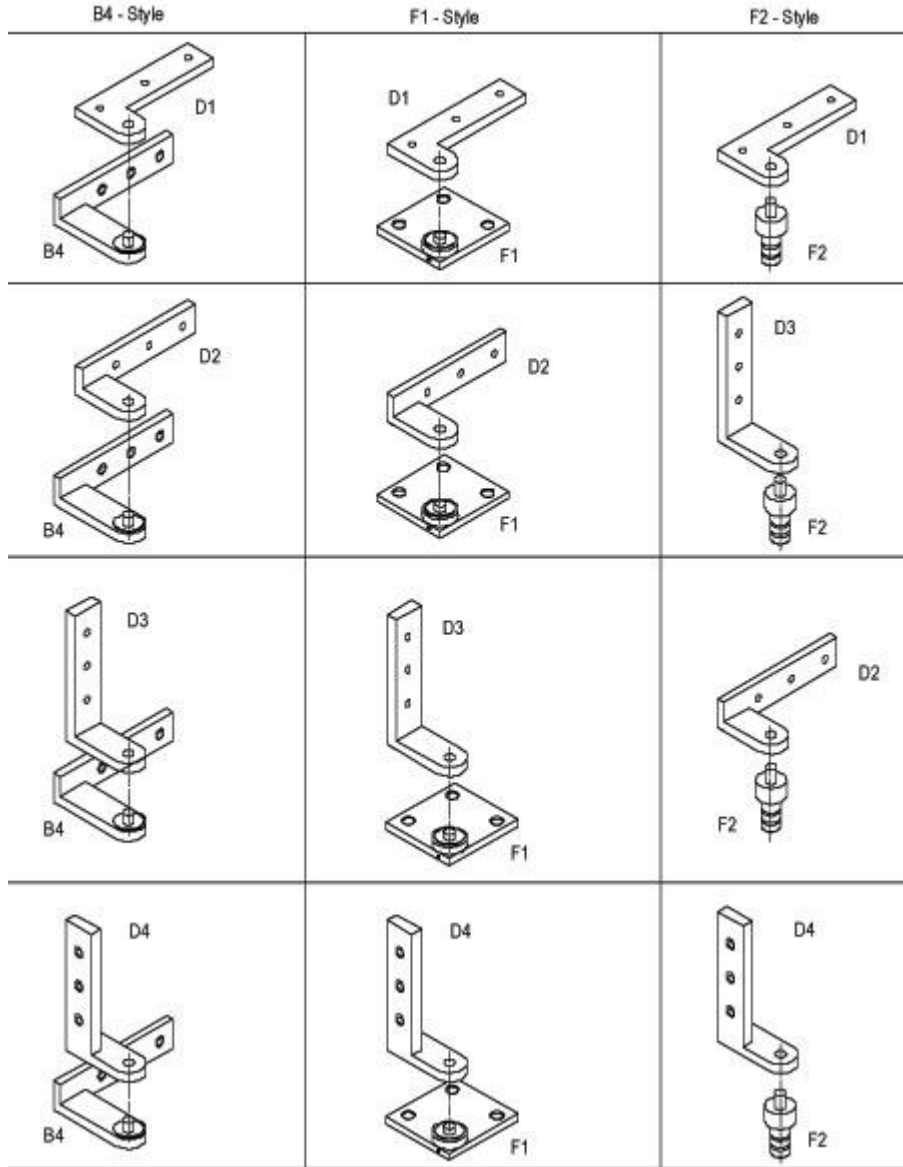

TYPICAL INSTALLATION

Bottom Jamb / Bottom Of Door

Contact Gregory E. Bettenhausen • geb@albarwilmette.com • www.wilmettehardware.com
127 Green Bay Road • Wilmette Illinois 60091 • Toll Free 866.864.6396 Fax 847.251.0281
• an Al Bar Wilmette Company •