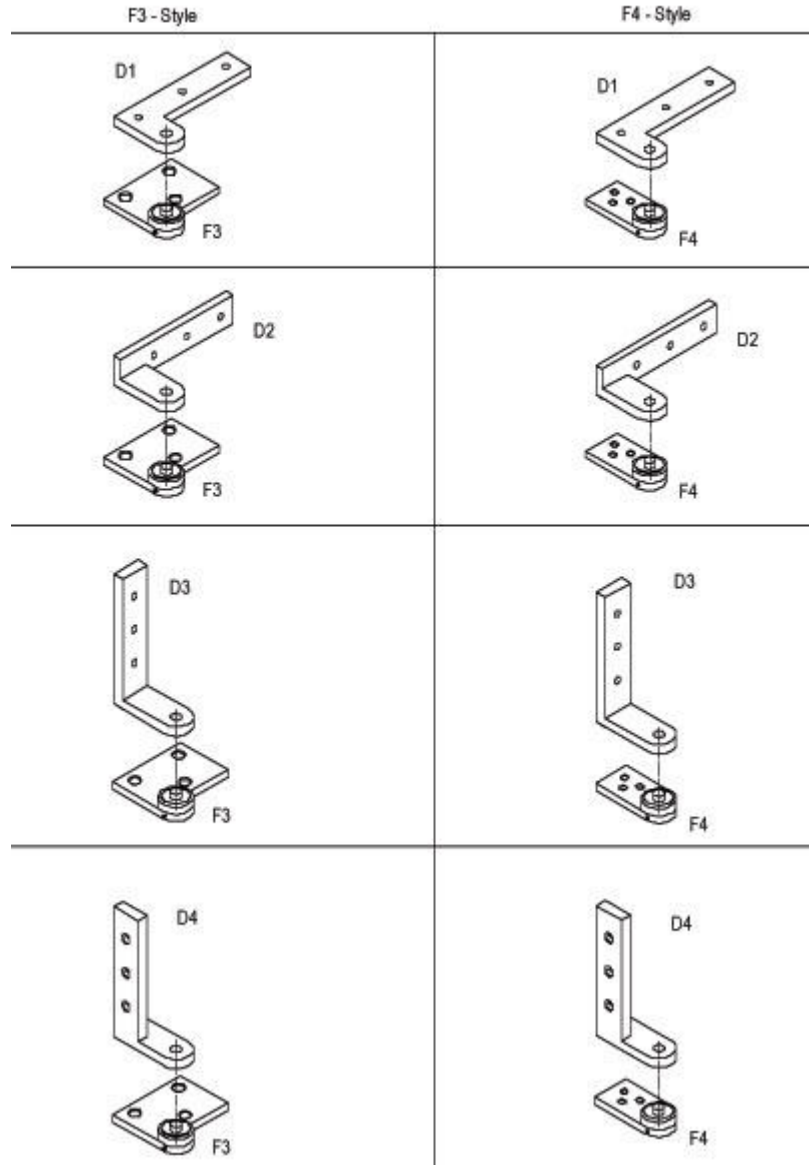

TYPICAL INSTALLATION

Bottom Jamb / Bottom Of Door

Contact Gregory E. Bettenhausen • geb@albarwilmette.com • www.wilmettehardware.com
127 Green Bay Road • Wilmette Illinois 60091 • Toll Free 866.864.6396 Fax 847.251.0281
• an Al Bar Wilmette Company •