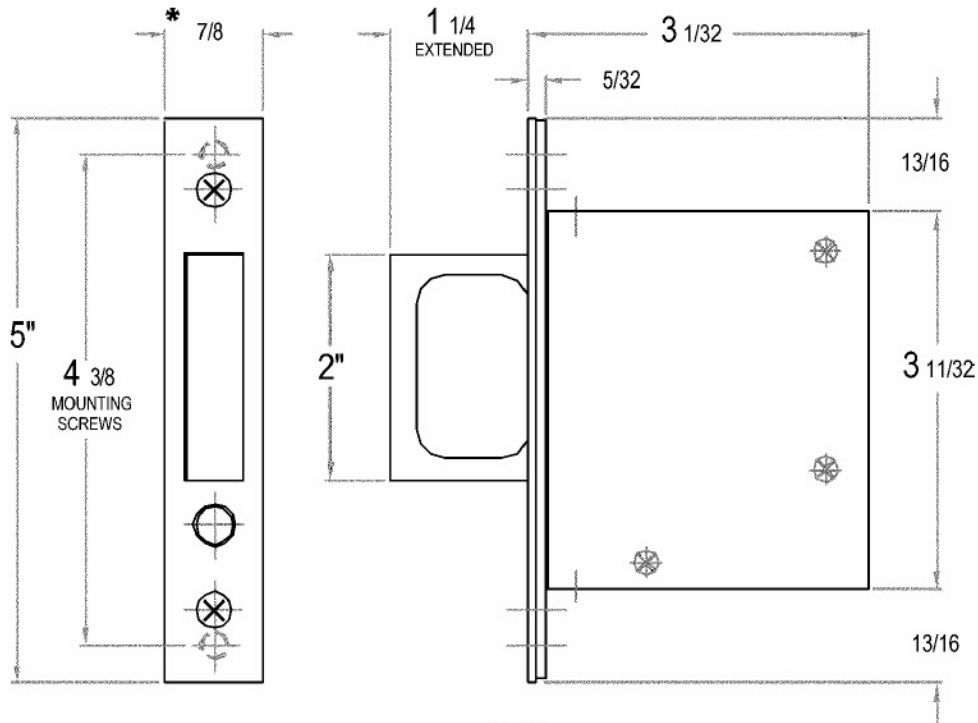

SLIDING POCKET DOOR LOCKS

PUSH BUTTON PRESSED
PROJECTS PULL (AS SHOWN)

VARIOUS TYPES OF TRIM AVAILABLE
UPON REQUEST

CASE: HEAVY GAUGE WROUGHT
(1 1/16 THICK)

PULL: - 1/2 THICK- 1 1/4 THROW

FINISH: AS REQUIRED