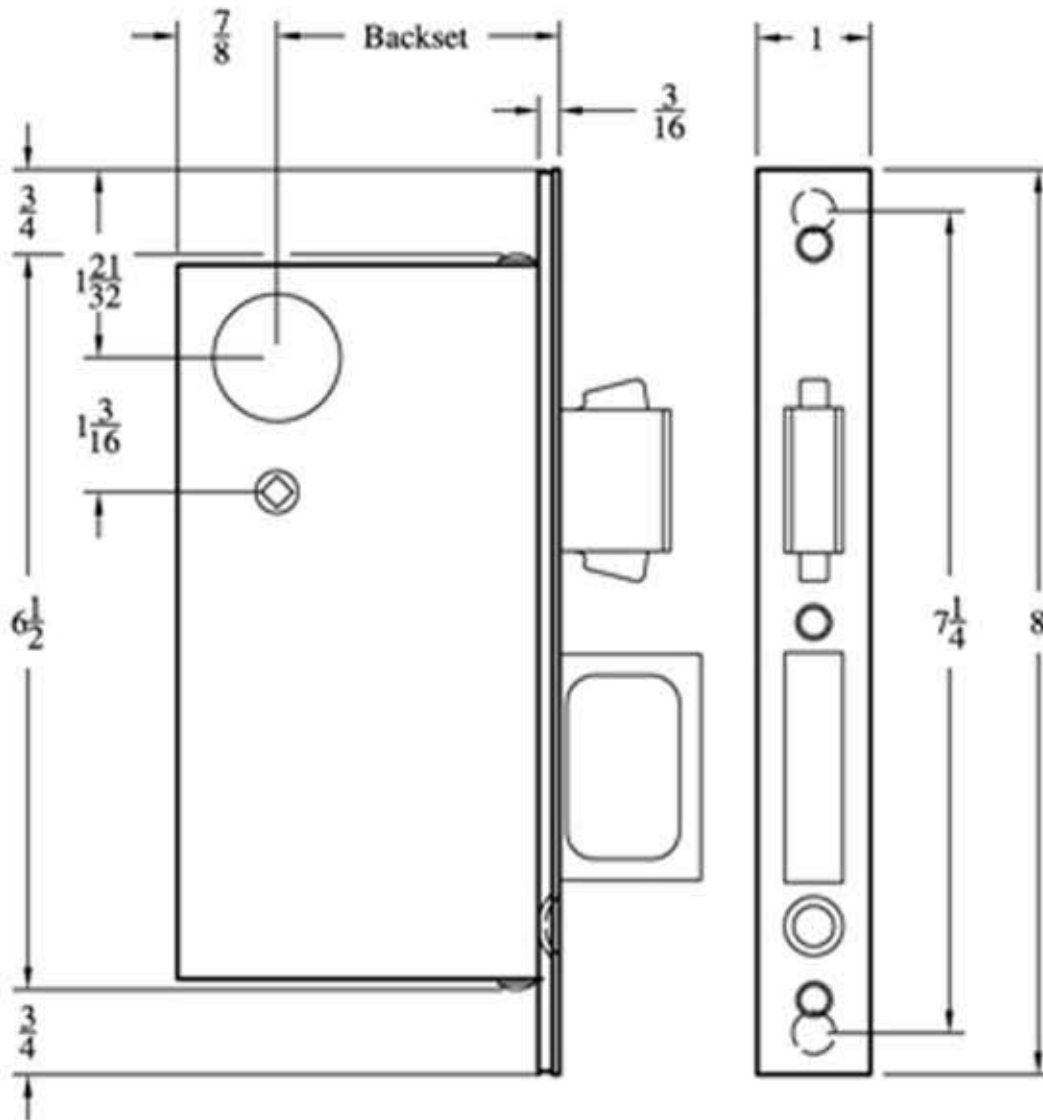

POCKET DOOR PRIVACY LOCK

BACKSET

2 1/2", 2 3/4", 3 3/4", 5", 6"

ARMOR FRONT

BRASS, BRONZE OR STAINLESS STEEL

DEADBOLT

1/2" THICK
1 7/32" HIGH
1" THROW

THUMB TURN HUB

3/16" (5MM) ON THE DIAMOND