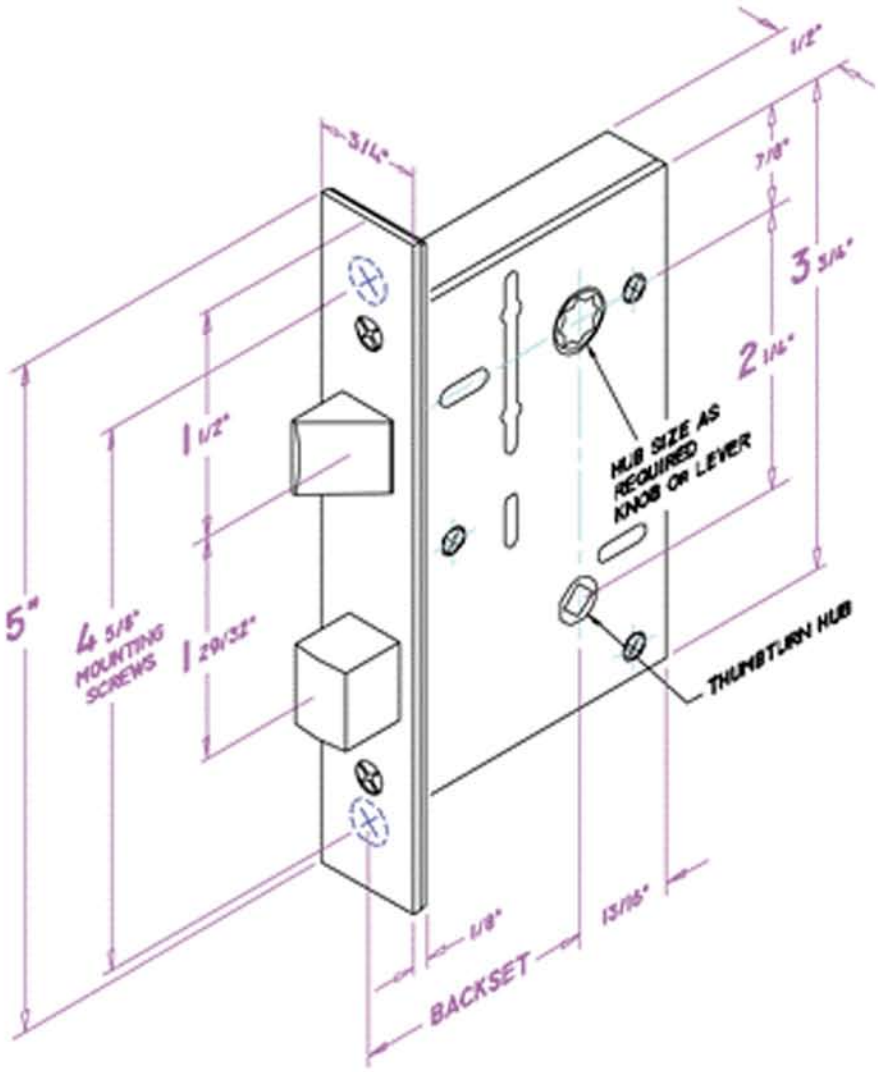

SCREEN DOOR LOCK

TYPICAL INSTALLATION

Contact Gregory E. Bettenhausen • geb@albarwilmette.com • www.wilmettehardware.com
127 Green Bay Road • Wilmette Illinois 60091 • Toll Free 866.864.6396 Fax 847.251.0281
• an Al Bar Wilmette Company •