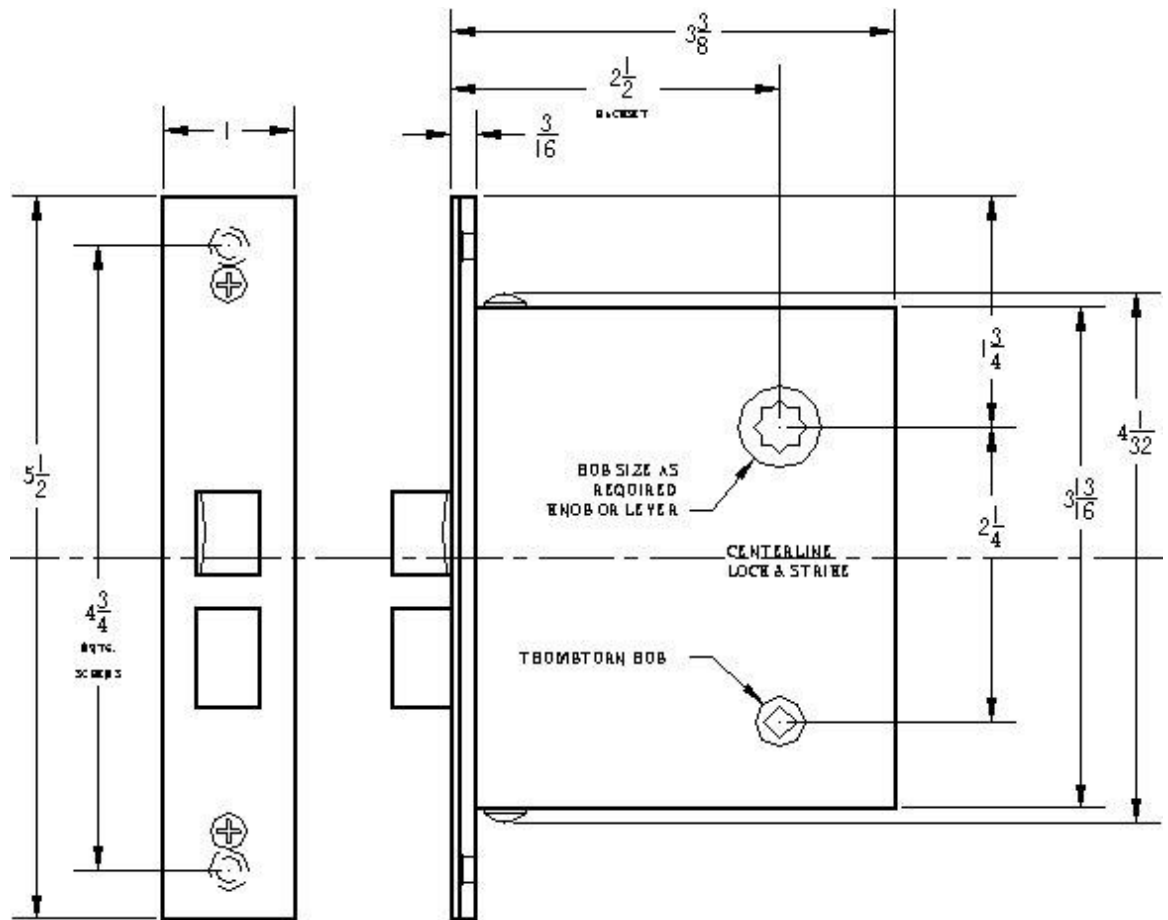

Contact Gregory E. Bettenhausen • geb@albarwilmette.com • www.wilmettehardware.com
127 Green Bay Road • Wilmette Illinois 60091 • Toll Free 866.864.6396 Fax 847.251.0281
• an Al Bar Wilmette Company •