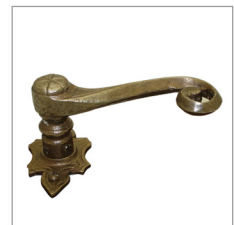

Tudor Revival

COLLECTION

Inglenook Suite

SPECIFICATIONS:

PROJECTION

KNOB DIAMETER

ROSETTE DIAMETER

Wilmette
HARDWARE