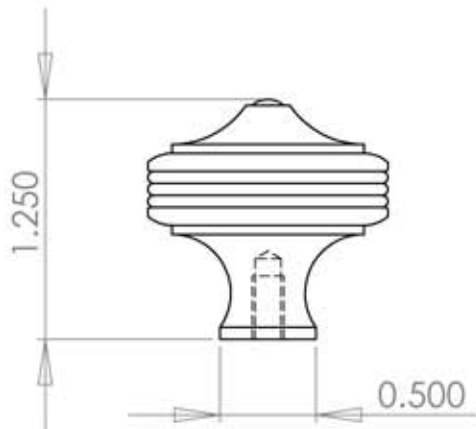

WINTERTHUR

COLLECTION

\varnothing 0.136 ∇ 0.420
8-32 UNC ∇ 0.330

127 Green Bay Road | Wilmette, Illinois 60091 | 866-864-6396 | fax 847-251-0281

an Al Bar Wilmette Company