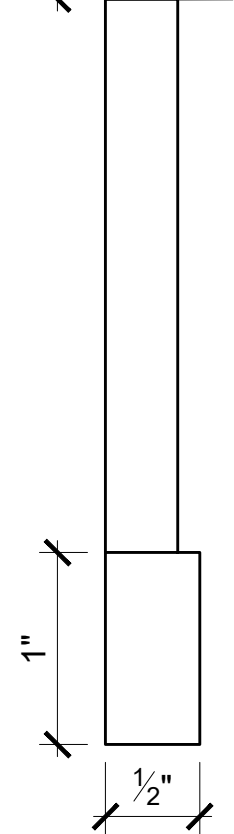

MOD CREMONE W/ ZEPPELIN KNOB

(mid-guide)

(cremone body)

(end-guide)

(end view)

5/8" x 1/2" rectangular rod