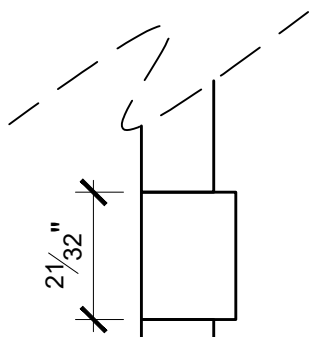

MOD CREMONE W/ ZEPPELIN KNOB

(mid-guide)

(cremone body)

(end-guide)

(end view)

5/8" x 1/2" rectangular rod