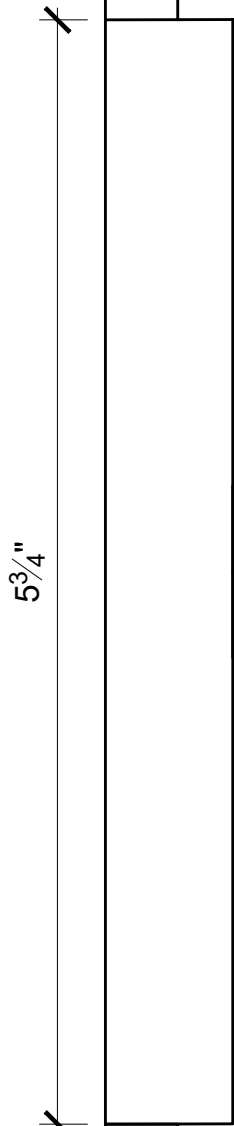

MOD CREMONE W/ ZEPPELIN KNOB

(mid-guide)

(cremone body)

(end-guide)

(end view)

5/8" x 1/2" rectangular rod