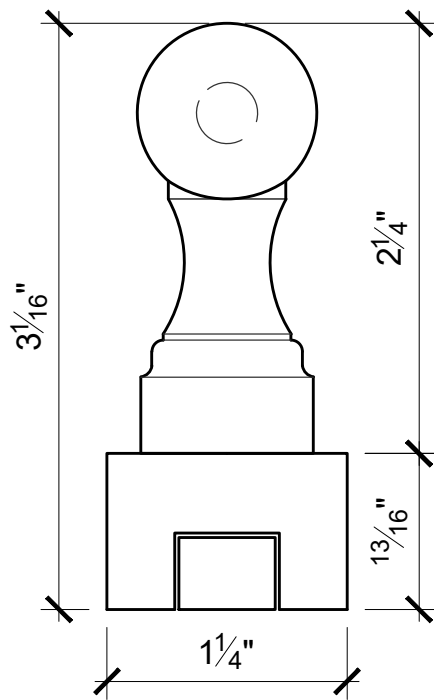

MOD CREMONE W/ ZEPPELIN KNOB

(mid-guide)

(cremone body)

(end-guide)

(end view)

5/8" x 1/2" rectangular rod