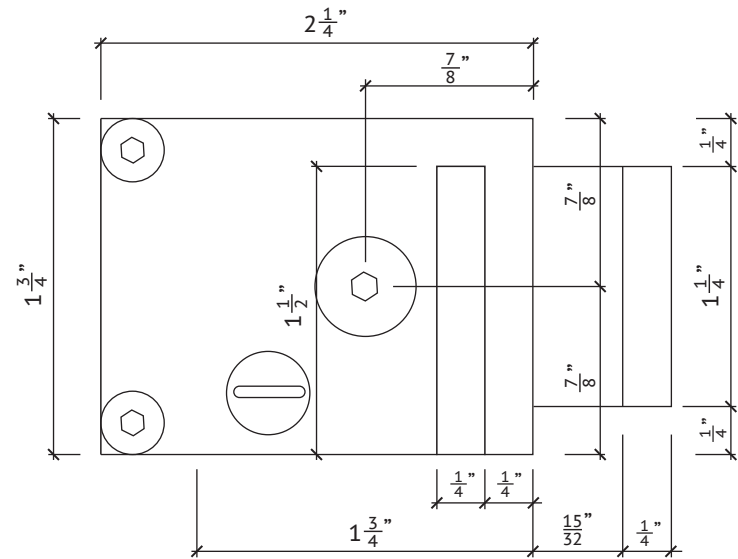

# CONCEALED HARMON HINGE CUTSHEET

for 1.75" thick doors | scale : full

concealed | side view

concealed | end view