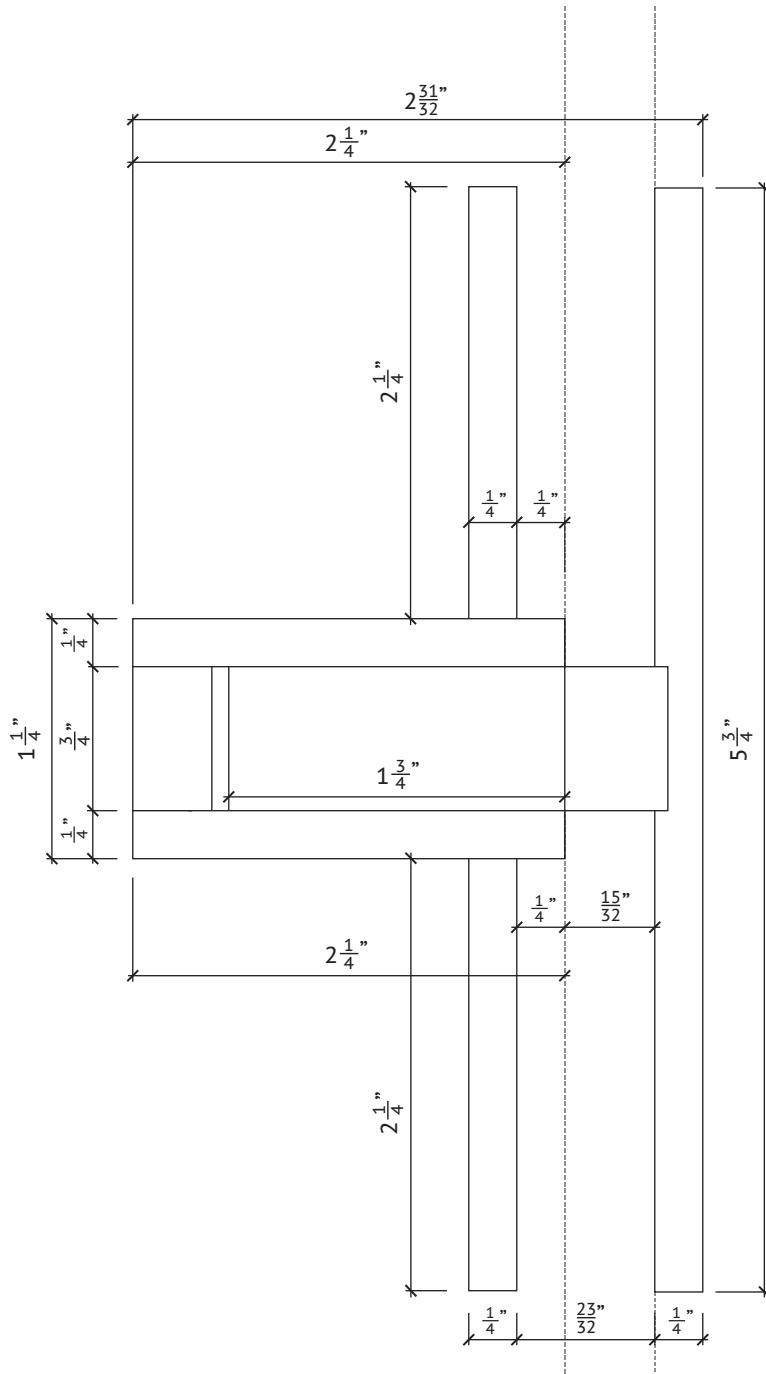

# CONCEALED HARMON HINGE CUTSHEET

for 1.75" thick doors | scale : full

concealed | side view

concealed | end view